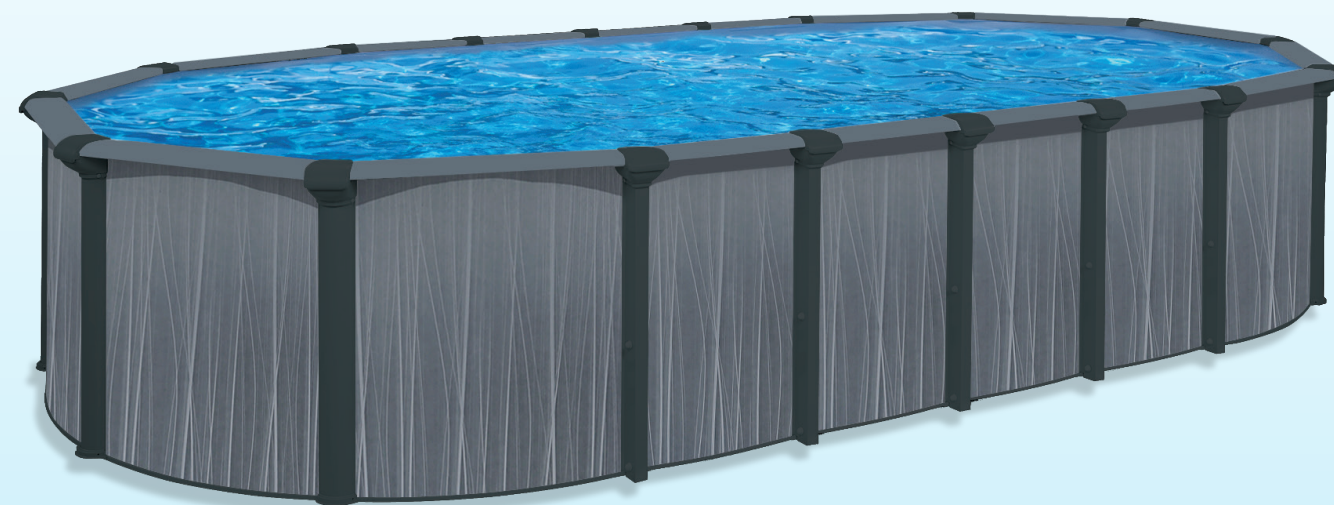

DURABLE CORNELIUS POOLS LAST SUMMER AFTER SUMMER

The Boreal stands up to whatever kids can dish out, while it handles any weather with ease. Our 7" steel ledge resists weather, water and wear. Durable 6" steel upright posts with unique interlocking resin caps and resin foot collars give the whole package strength, support and style. Galvanized steel frame components have polyester paint finish and Krystal Kote® sealant to provide years of lasting beauty and quality. Heavy-duty tracks, oversized connectors and oversized fasteners add strength for a pool that will last for summers to come.

YEARS OF EASY MAINTENANCE

The oval pool brings the ultimate in style to your yard with a fun, flexible shape. Added engineering means long life, easy care and more useable yard space. Available with traditional angle bracing or a space-saving Narrow Buttress System (NBS). Your pool installs easily. Ledges, caps and posts fit snugly and securely. Skimmer and return outlets come pre-punched.

Round BOREAL - Royal wall offered in 52 inches

NBS oval BOREAL - Royal wall offered in 52 inches

STEEL WALL COMPONENTS

1. Plasticized SP coating
2. Molten zinc coat
3. Primer coat
4. Application of an alkaline solution to cleanse the oxides
5. Ultra-resistant polymer
6. Heat-hardened inlay
7. Primer coat
8. Chromate anti-rust coat
9. Steel wall core
10. Application of an alkaline solution to cleanse the oxides