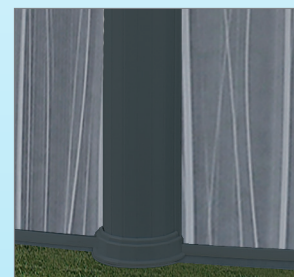

Round BOREAL - Royal wall offered in 52 inches

NBS oval BOREAL - Royal wall offered in 52 inches

STEEL WALL COMPONENTS

1. Plasticized SP coating
2. Molten zinc coat
3. Primer coat
4. Application of an alkaline solution to cleanse the oxides
5. Ultra-resistant polymer
6. Heat-hardened inlay
7. Primer coat
8. Chromate anti-rust coat
9. Steel wall core
10. Application of an alkaline solution to cleanse the oxides

SIZES (FEET)

Round	A-Brace Oval or NBS Oval
8'	12' x 18'
12'	12' x 24'
15'	16' x 26'
18'	16' x 32'
21'	18' x 33'
24'	18' x 38'
27'	18' x 44'
30'	
33'	

3/25 pro-rated warranty

One-piece resin foot collar

Ledge, cap and post designed for a secure fit