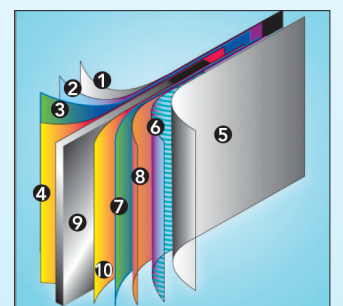

YEARS OF EASY MAINTENANCE

The oval pool brings the ultimate in style to your yard with a fun, flexible shape. Added engineering means long life, easy care and more useable yard space. Available with traditional angle bracing or a space-saving Narrow Buttress System (NBS). Your pool installs easily. Ledges, caps and posts fit snugly and securely. Skimmer and return outlets come pre-punched.

DO IT YOURSELF INSTALLATION

If you're handy with a screwdriver, then you can easily assemble your Boreal Cornelius pool. We've designed each pool to make installation problem-free—no multi-sized washers or nuts to worry about. Just one large screw type is used to assemble the entire pool and we provide easy-to-follow instructions.

Round BOREAL - Royal wall offered in 52 inches

NBS oval BOREAL - Royal wall offered in 52 inches

STEEL WALL COMPONENTS

1. Plasticized SP coating
2. Molten zinc coat
3. Primer coat
4. Application of an alkaline solution to cleanse the oxides
5. Ultra-resistant polymer
6. Heat-hardened inlay
7. Primer coat
8. Chromate anti-rust coat
9. Steel wall core
10. Application of an alkaline solution to cleanse the oxides