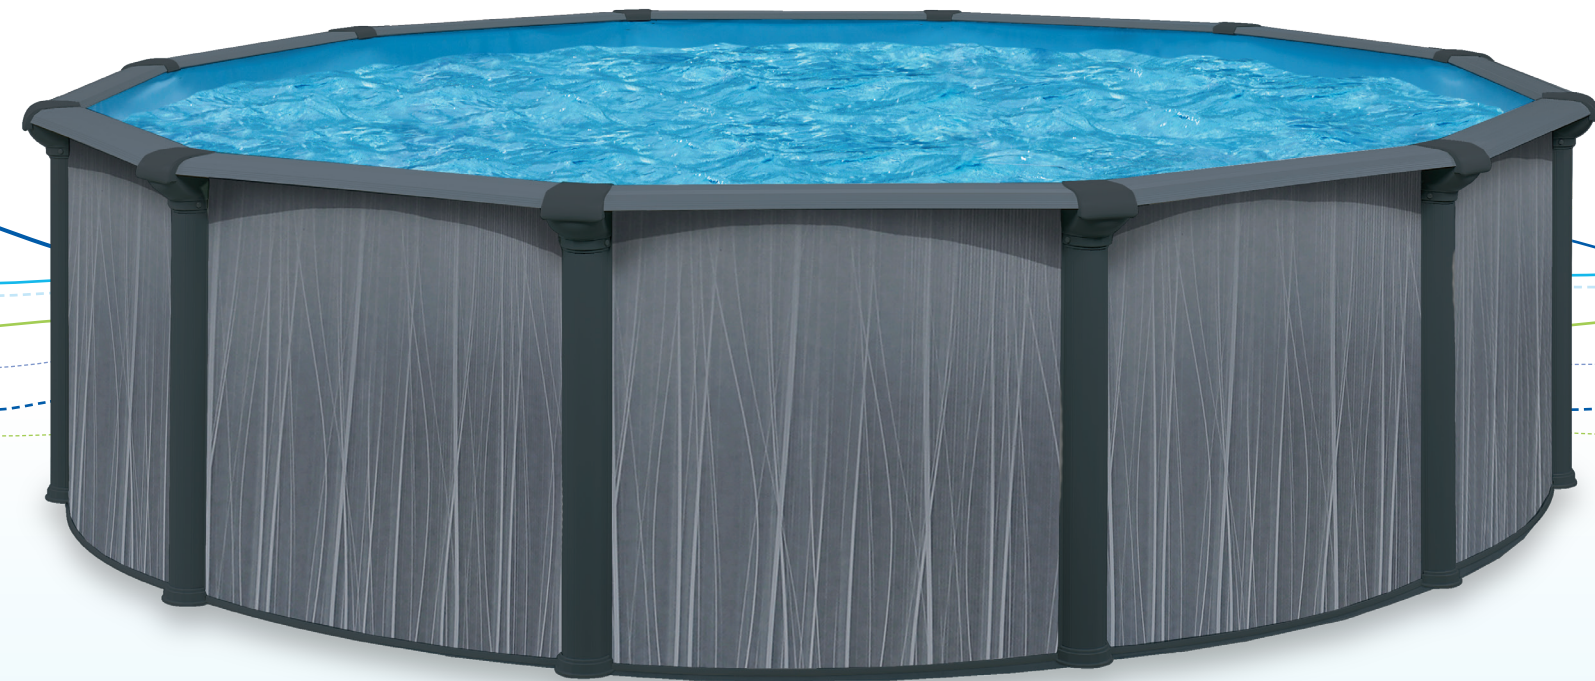

The Boreal pool brings unique style and beauty to your yard with design-inspired walls. Grey colored co-ordinated posts and top ledges add a graceful touch. This modern look complements any backyard and any taste. And this new Cornelius pool looks beautiful year after year, while it adds value to your lifestyle.

DURABLE CORNELIUS POOLS LAST SUMMER AFTER SUMMER

The Boreal stands up to whatever kids can dish out, while it handles any weather with ease. Our 7" steel ledge resists weather, water and wear. Durable 6" steel upright posts with unique interlocking resin caps and resin foot collars give the whole package strength, support and style. Galvanized steel frame components have polyester paint finish and Krystal Kote® sealant to provide years of lasting beauty and quality. Heavy-duty tracks, oversized connectors and oversized fasteners add strength for a pool that will last for summers to come.

YEARS OF EASY MAINTENANCE

The oval pool brings the ultimate in style to your yard with a fun, flexible shape. Added engineering means long life, easy care and more useable yard space. Available with traditional angle bracing or a space-saving Narrow Buttress System (NBS). Your pool installs easily. Ledges, caps and posts fit snugly and securely. Skimmer and return outlets come pre-punched.

Round BOREAL - Royal wall offered in 52 inches

NBS oval BOREAL - Royal wall offered in 52 inches

STEEL WALL COMPONENTS

1. Plasticized SP coating
2. Molten zinc coat
3. Primer coat
4. Application of an alkaline solution to cleanse the oxides
5. Ultra-resistant polymer
6. Heat-hardened inlay
7. Primer coat
8. Chromate anti-rust coat
9. Steel wall core
10. Application of an alkaline solution to cleanse the oxides