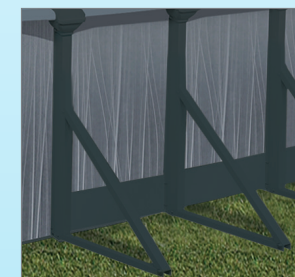

Round BOREAL - Royal wall offered in 52 inches

NBS oval BOREAL - Royal wall offered in 52 inches

STEEL WALL COMPONENTS

1. Plasticized SP coating
2. Molten zinc coat
3. Primer coat
4. Application of an alkaline solution to cleanse the oxides
5. Ultra-resistant polymer
6. Heat-hardened inlay
7. Primer coat
8. Chromate anti-rust coat
9. Steel wall core
10. Application of an alkaline solution to cleanse the oxides

SIZES (FEET)

Round	A-Brace Oval or NBS Oval
8'	12' x 18'
12'	12' x 24'
15'	16' x 26'
18'	16' x 32'
21'	18' x 33'
24'	18' x 38'
27'	18' x 44'
30'	
33'	

3/25 pro-rated warranty

One-piece resin foot collar

Ledge, cap and post designed for a secure fit